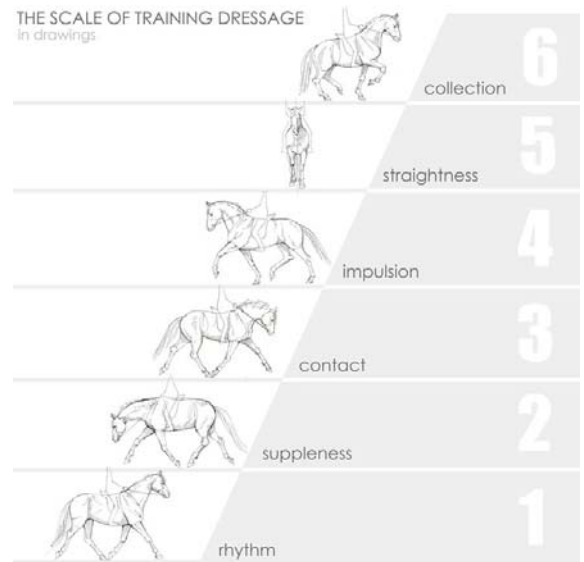

ROCKY MOUNTAIN DRESSAGE SOCIETY

RMDS is a USDF Group Member Organization. Formed in 1971 and incorporated in 1977, RMDS supports the sport of dressage in the Rocky Mountain region with chapters in Colorado, Wyoming and Utah.

FOUNDATIONS IN DRESSAGE

PRESENTED BY: ROCKY MOUNTAIN DRESSAGE SOCIETY

A fun and informative clinic for everyone, regardless of level!

Come ride or watch and learn the basics of riding dressage.

What is Dressage? How can it help me and my horse?

Friday and Saturday June 24-25, 2016

Fountain Valley School Equestrian Center, Colorado Springs, Colorado

Friday lecture and Saturday mounted sessions, with several local clinicians, will cover topics basic to all riding, breed, and training levels.

- Training Pyramid
  - Lungeing
- Equitation – seat and balance
  - Riding the gaits
  - Saddle fitting

Easy on the pocketbook, too! Only $65 to ride for RMDS members, $70 for non-members and just $10 to audit!

For information contact Didi DeKrey, RMDS Adult Amateur Chair at:
(970) 222-3104 Or email denisedekrey@gmail.com